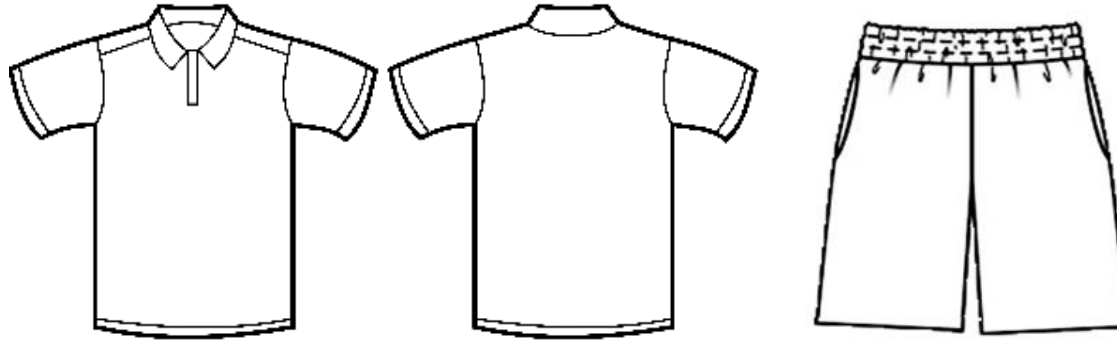

CAVENDISH ROAD STATE HIGH SCHOOL SPORTS UNIFORM - UNISEX

Sports Shirt

Size	3XS	2XS	XS	S	M	L	XL	2XL	3XL
½ Chest (cm)	42	45.5	49	52.5	56	60	64	68	72
Centre Back Length (cm)	62	64	66	68	70	72	74	76	78

Sports Shorts

Size	3XS	12	14	16	S	M	L	XL	2XL	3XL
Elastic Waist (cm)	62	64	67	70	75	80	85	90	95	100
Inside Leg (cm)	16	17	18	19.5	20	20.5	21	21.5	22	23